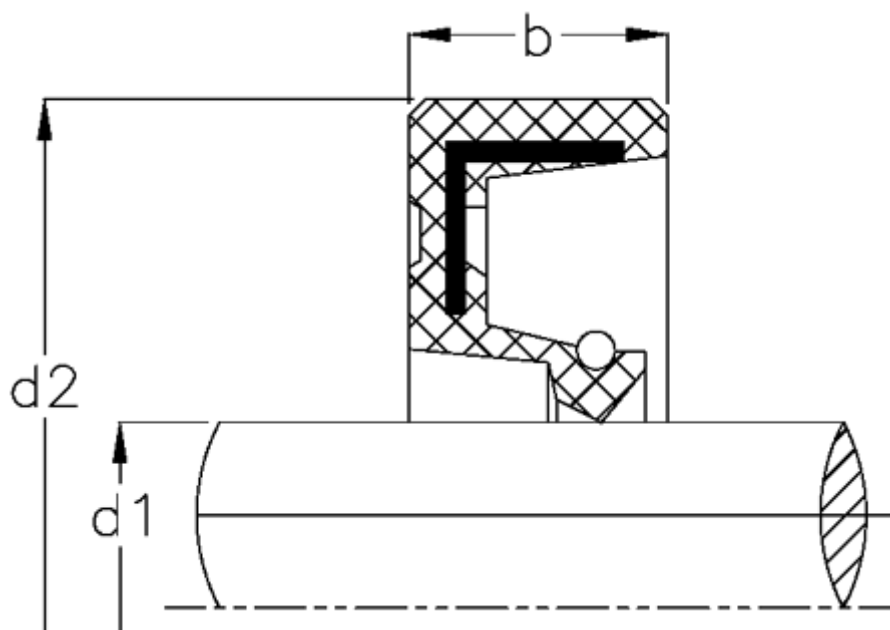

Data Sheet

Article number: 170101500300100000

Description: KLEE Rotary shaft seal WA 1530/10
NBR nitrile rubber, standard

Measures

b = 10
d1 = 15
d2 = 30
Material = NBR